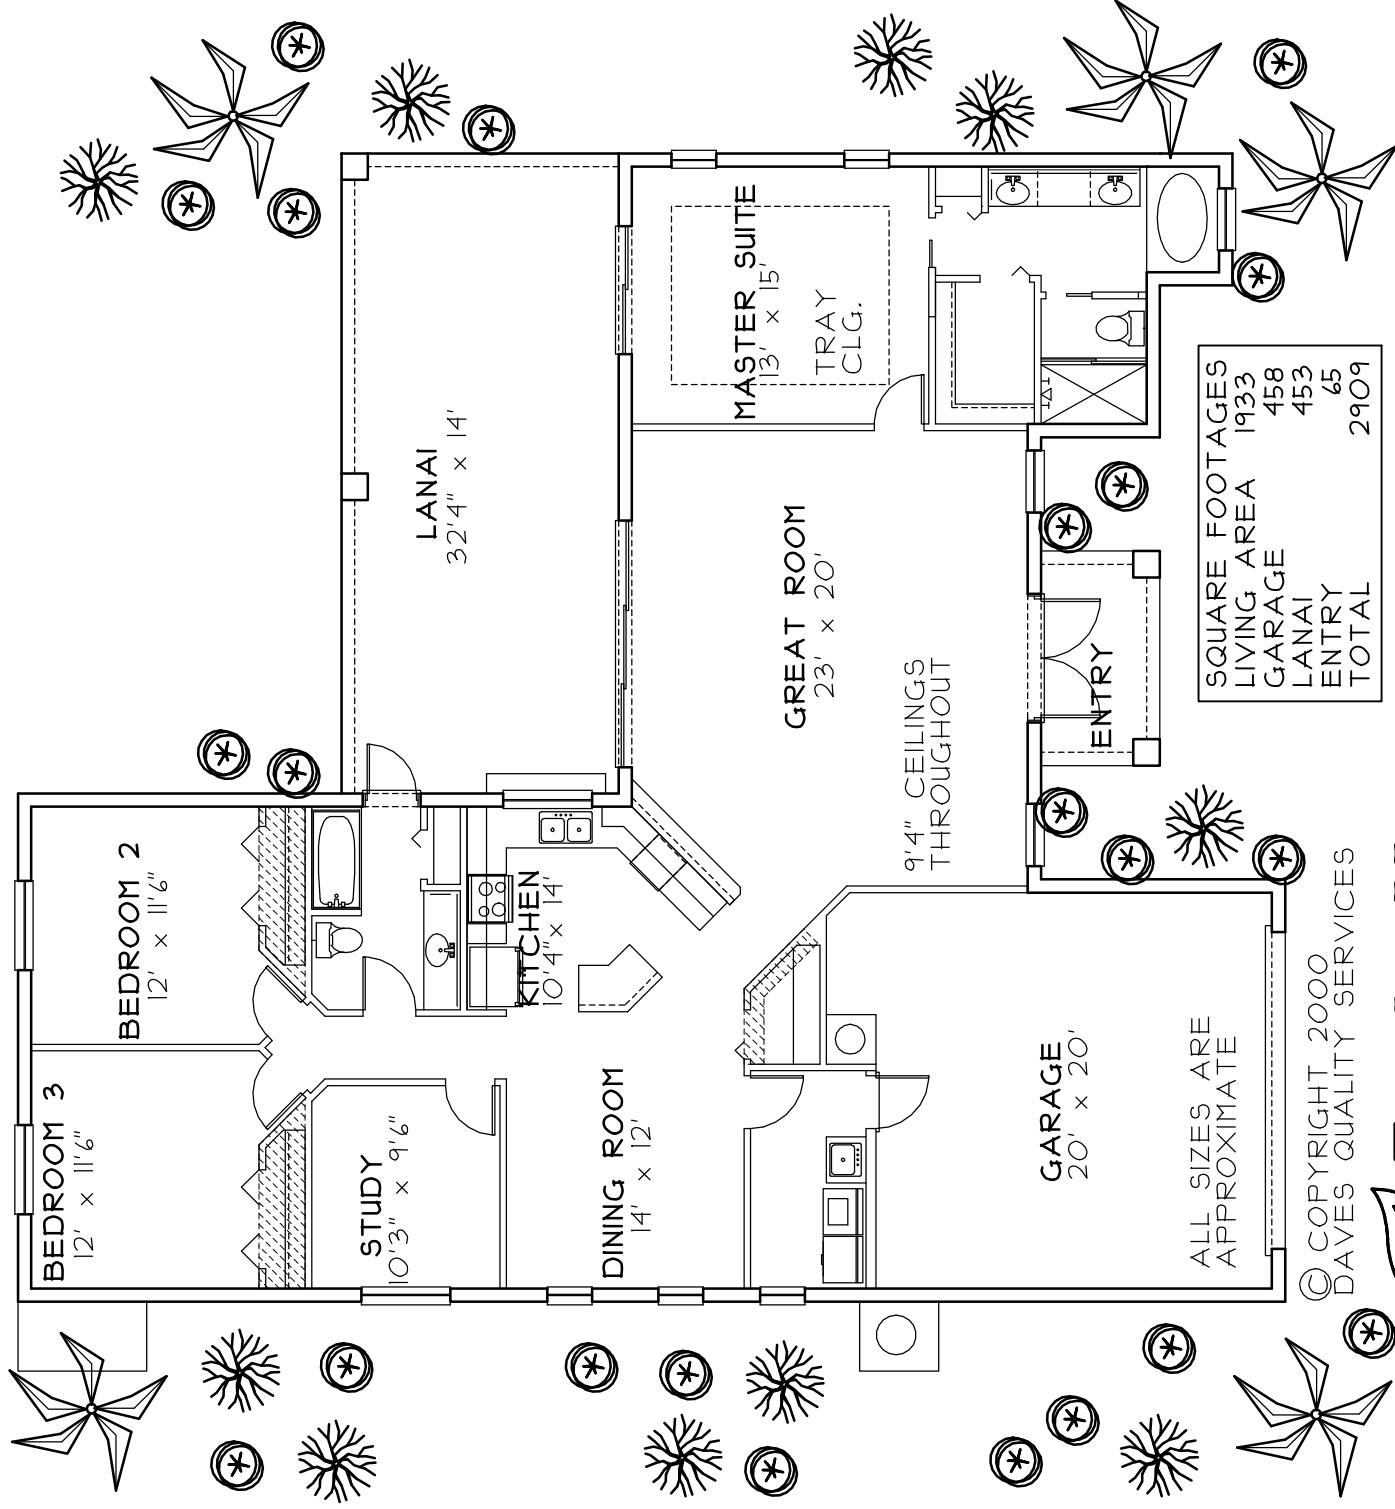

"BRITANNY JEAN" MODEL

SQUARE FOOTAGES	
LIVING AREA	1933
GARAGE	458
LANAI	453
ENTRY	65
TOTAL	2909

© COPYRIGHT 2000
DAVES QUALITY SERVICES

Tundra Homes

CBC 125147